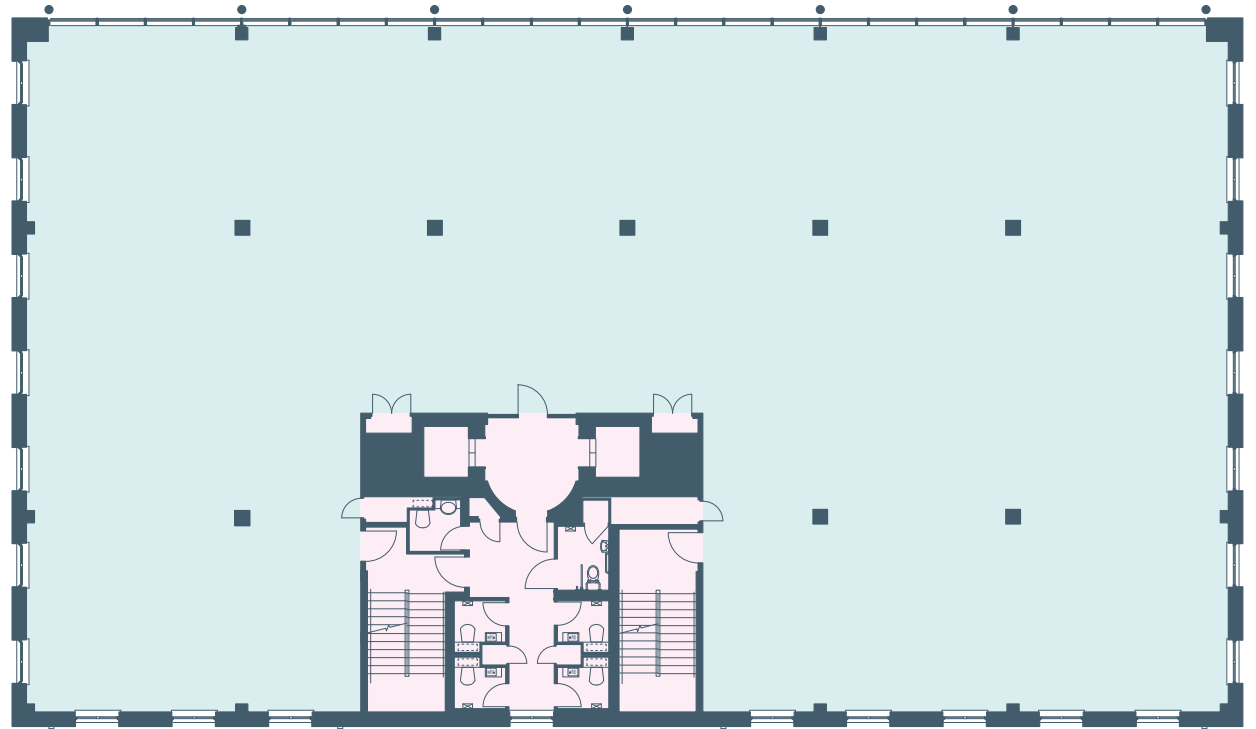

# SECOND FLOOR

7,625 SQ FT  
708.4 SQ M

FORBURY SQUARE

THE FORBURY

● Available ● Core

Plans not to scale