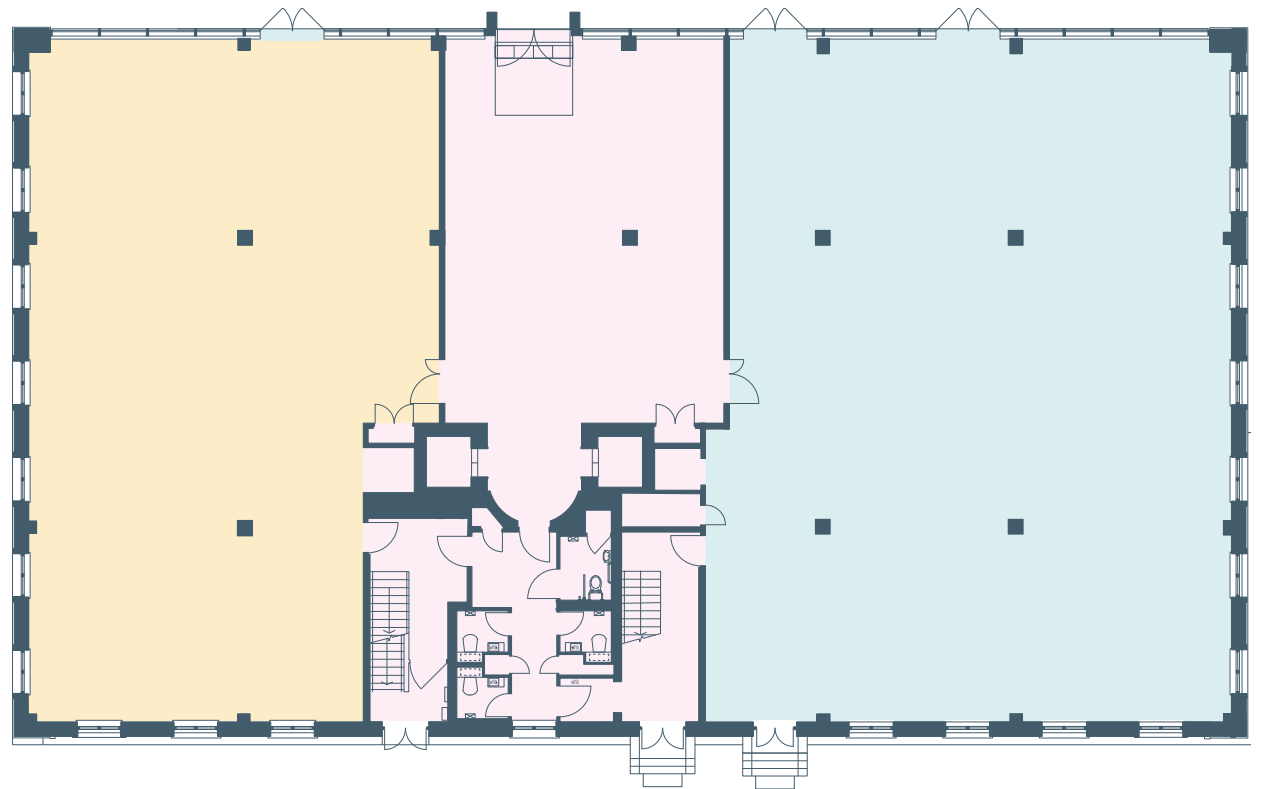

GROUND FLOOR

3,704 SQ FT
344.1 SQ M

FORBURY SQUARE

THE FORBURY

● Available ● Core ● Let to EJ Winter LLP

Plans not to scale