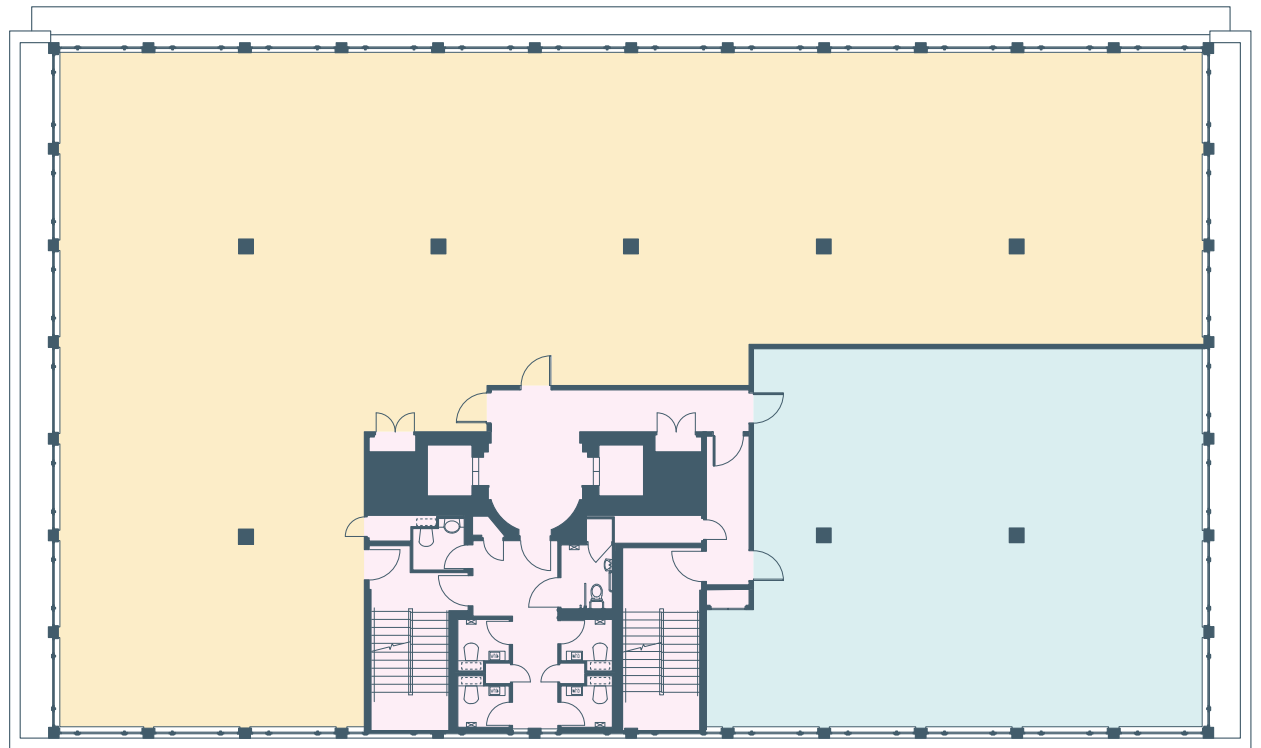

# FOURTH FLOOR

1,826 SQ FT  
169.6 SQ M

FORBURY SQUARE

THE FORBURY

● Available    ● Core    ● Let to Gateley PLC

Plans not to scale