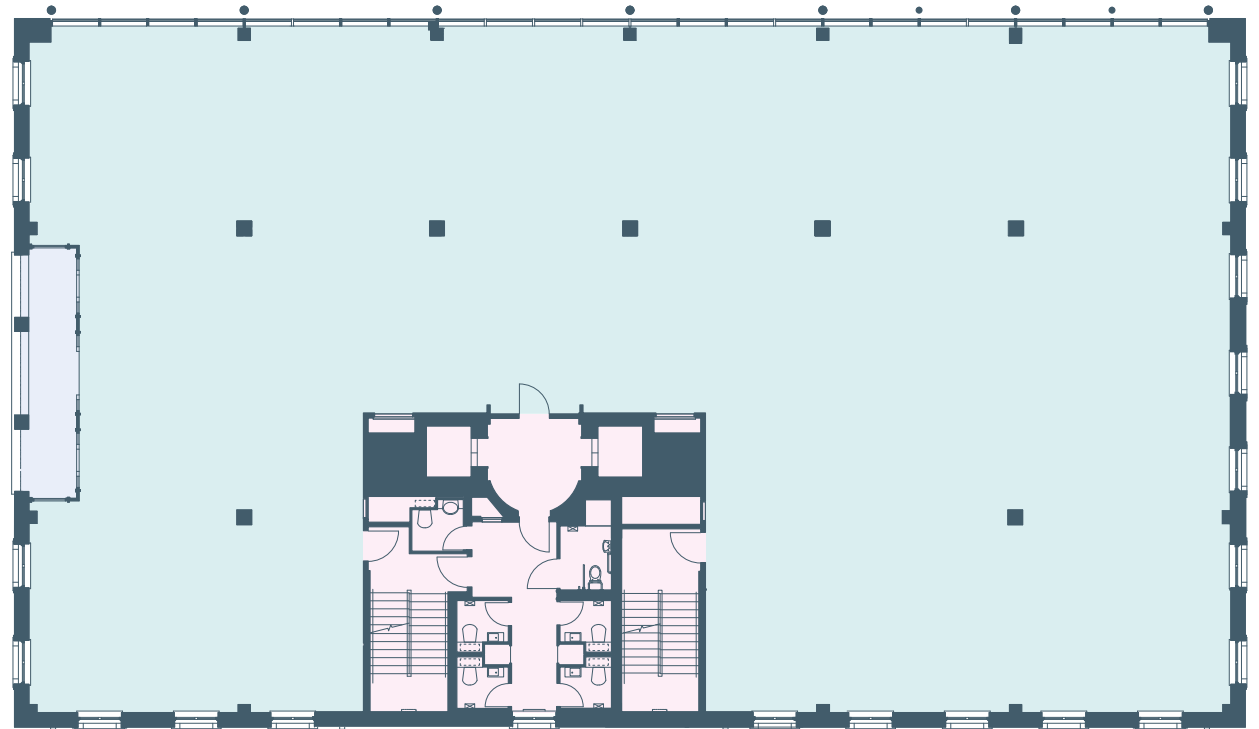

THIRD FLOOR

7,618 SQ FT
707.7 SQ M

FORBURY SQUARE

THE FORBURY

● Available ● Core ● Terrace

Plans not to scale