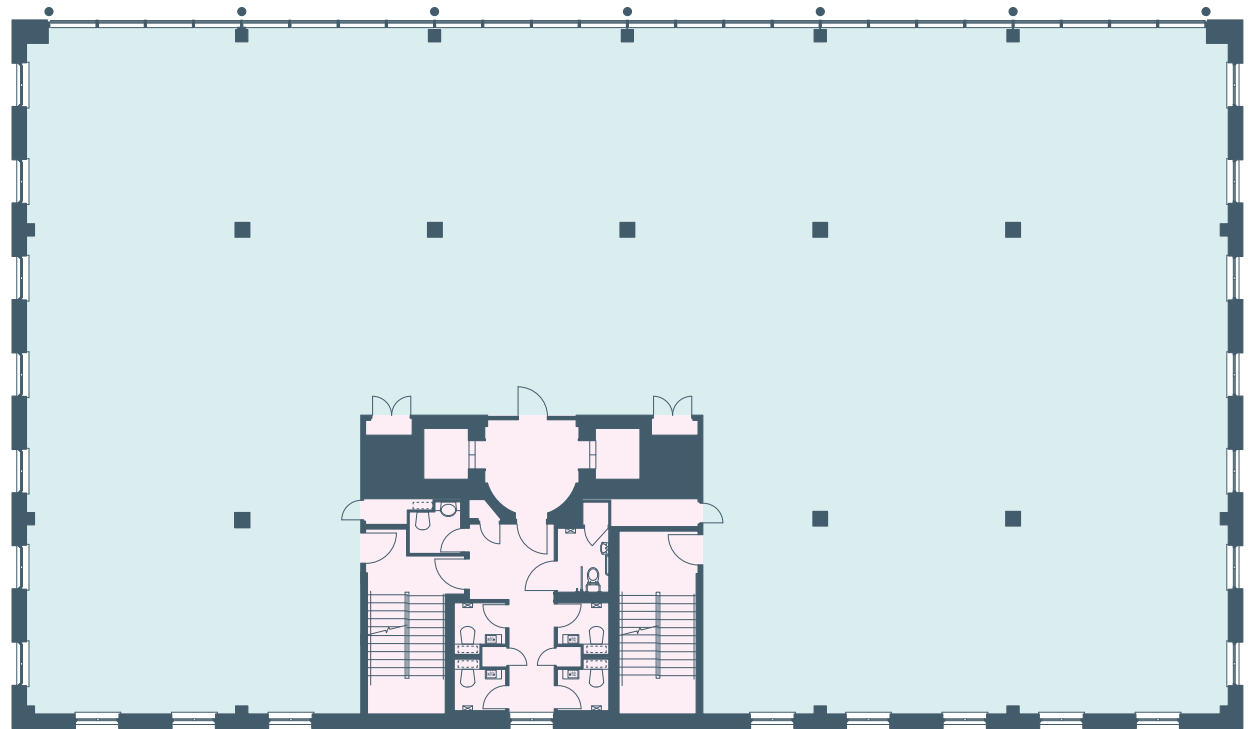

SECOND FLOOR

7,625 SQ FT
708.4 SQ M

FORBURY SQUARE

THE FORBURY

● Available ● Core

Plans not to scale