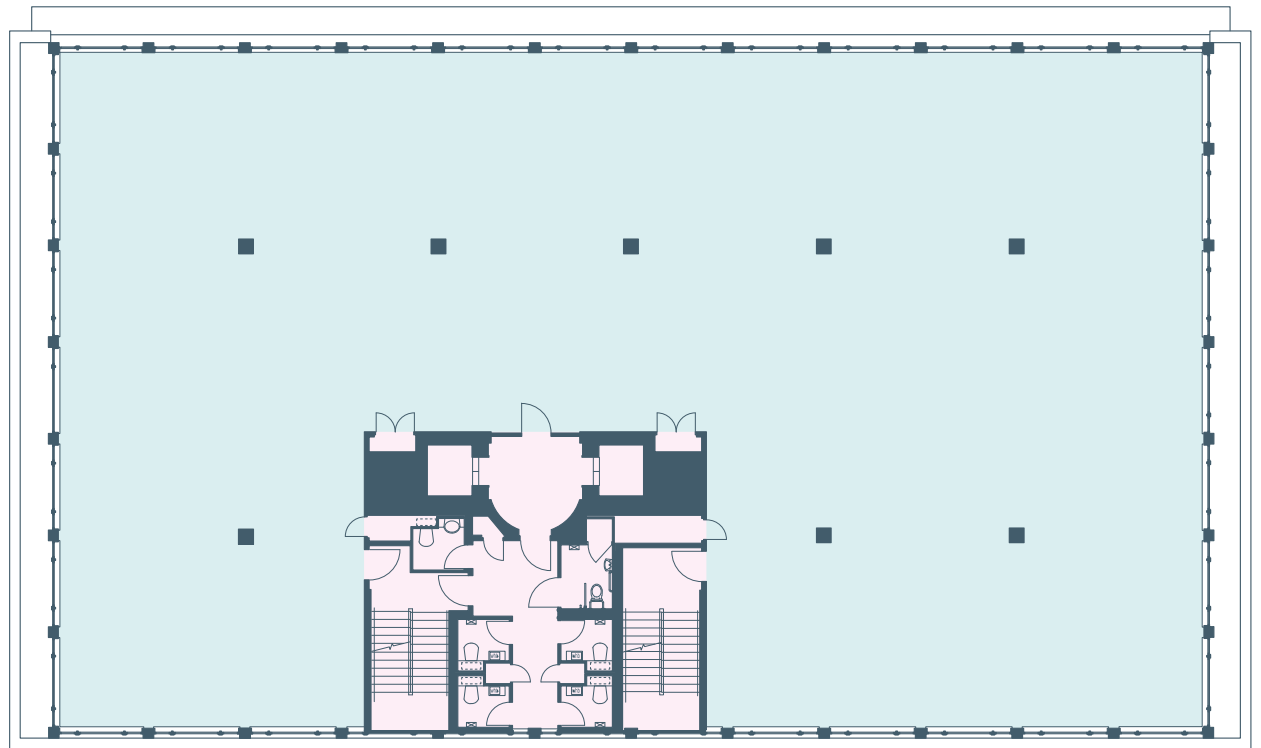

FOURTH FLOOR

7,084 SQ FT
658.1 SQ M

FORBURY SQUARE

THE FORBURY

● Available ● Core

Plans not to scale